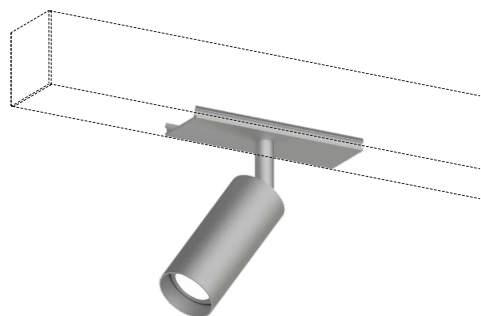

COMPLEMENTARY SYSTEMS

REM COMPLEMENTARY SYSTEMS	276
DARK COMPLEMENTARY SYSTEMS	276

COMPLEMENTARY SYSTEMS REM

Ø32mm anodised aluminium directional projector decorated with CRI>90 LEDs for spot, decorative or courtesy lighting. Choice of secondary optics, can be installed indoors, with concealed faceplate on Delta or Kappa pendant, Delta or Kappa flush ceiling light, or flush-mounted Delta or Tau.

N.B. positioning, switch on management and other details to be defined in the order.

BASIC CODES

RG1.

FINISHES

- 1 White
- 2 Matt black
- 7 Brushed aluminium
- 9 Polished gold

LIGHT BEAM

- 15 15°
- 25 25°
- 35 35°

DARK

320mm anodised aluminium module decorated with 14 high-efficiency CRI>90 LEDs for spot, decorative or courtesy lighting. Choice of secondary optics, can be installed indoors, with flush-mounted faceplate on Delta or Kappa pendant, Delta or Kappa flush ceiling light, or flush-mounted Delta or Tau.