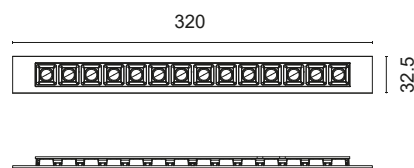

DARK

320mm anodised aluminium module decorated with 14 high-efficiency CRI>90 LEDs for spot, decorative or courtesy lighting. Choice of secondary optics, can be installed indoors, with flush-mounted faceplate on Delta or Kappa pendant, Delta or Kappa flush ceiling light, or flush-mounted Delta or Tau.

N.B. positioning, switch on management and other details to be defined in the order.