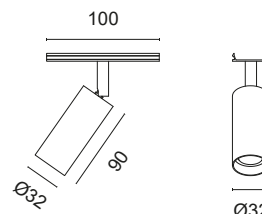

COMPLEMENTARY SYSTEMS

REM COMPLEMENTARY SYSTEMS	276
DARK COMPLEMENTARY SYSTEMS	276

COMPLEMENTARY SYSTEMS REM

Ø32mm anodised aluminium directional projector decorated with CRI>90 LEDs for spot, decorative or courtesy lighting. Choice of secondary optics, can be installed indoors, with concealed faceplate on Delta or Kappa pendant, Delta or Kappa flush ceiling light, or flush-mounted Delta or Tau.

N.B. positioning, switch on management and other details to be defined in the order.

BASIC CODES

RG1.

FINISHES

- 1 White
- 2 Matt black
- 7 Brushed aluminium
- 9 Polished gold

LIGHT BEAM

- 15 15°
- 25 25°
- 35 35°

DARK

320mm anodised aluminium module decorated with 14 high-efficiency CRI>90 LEDs for spot, decorative or courtesy lighting. Choice of secondary optics, can be installed indoors, with flush-mounted faceplate on Delta or Kappa pendant, Delta or Kappa flush ceiling light, or flush-mounted Delta or Tau.

N.B. positioning, switch on management and other details to be defined in the order.

BASIC CODES

DK14.

FACEPLATE FINISH

- 1 White
- 2 Matt black
- 7 Brushed aluminium

*Other finishes on request.

LIGHT BEAM

- 30 30°
- 55 55°
- 65 65°