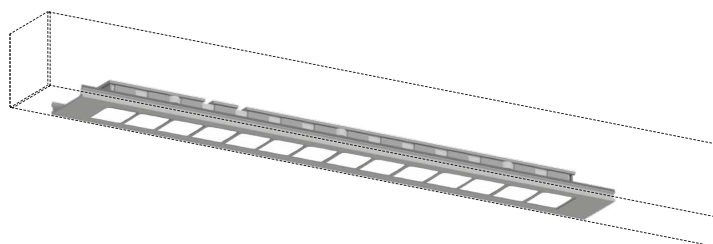

DARK

320mm anodised aluminium module decorated with 14 high-efficiency CRI>90 LEDs for spot, decorative or courtesy lighting. Choice of secondary optics, can be installed indoors, with flush-mounted faceplate on Delta or Kappa pendant, Delta or Kappa flush ceiling light, or flush-mounted Delta or Tau.

N.B. positioning, switch on management and other details to be defined in the order.